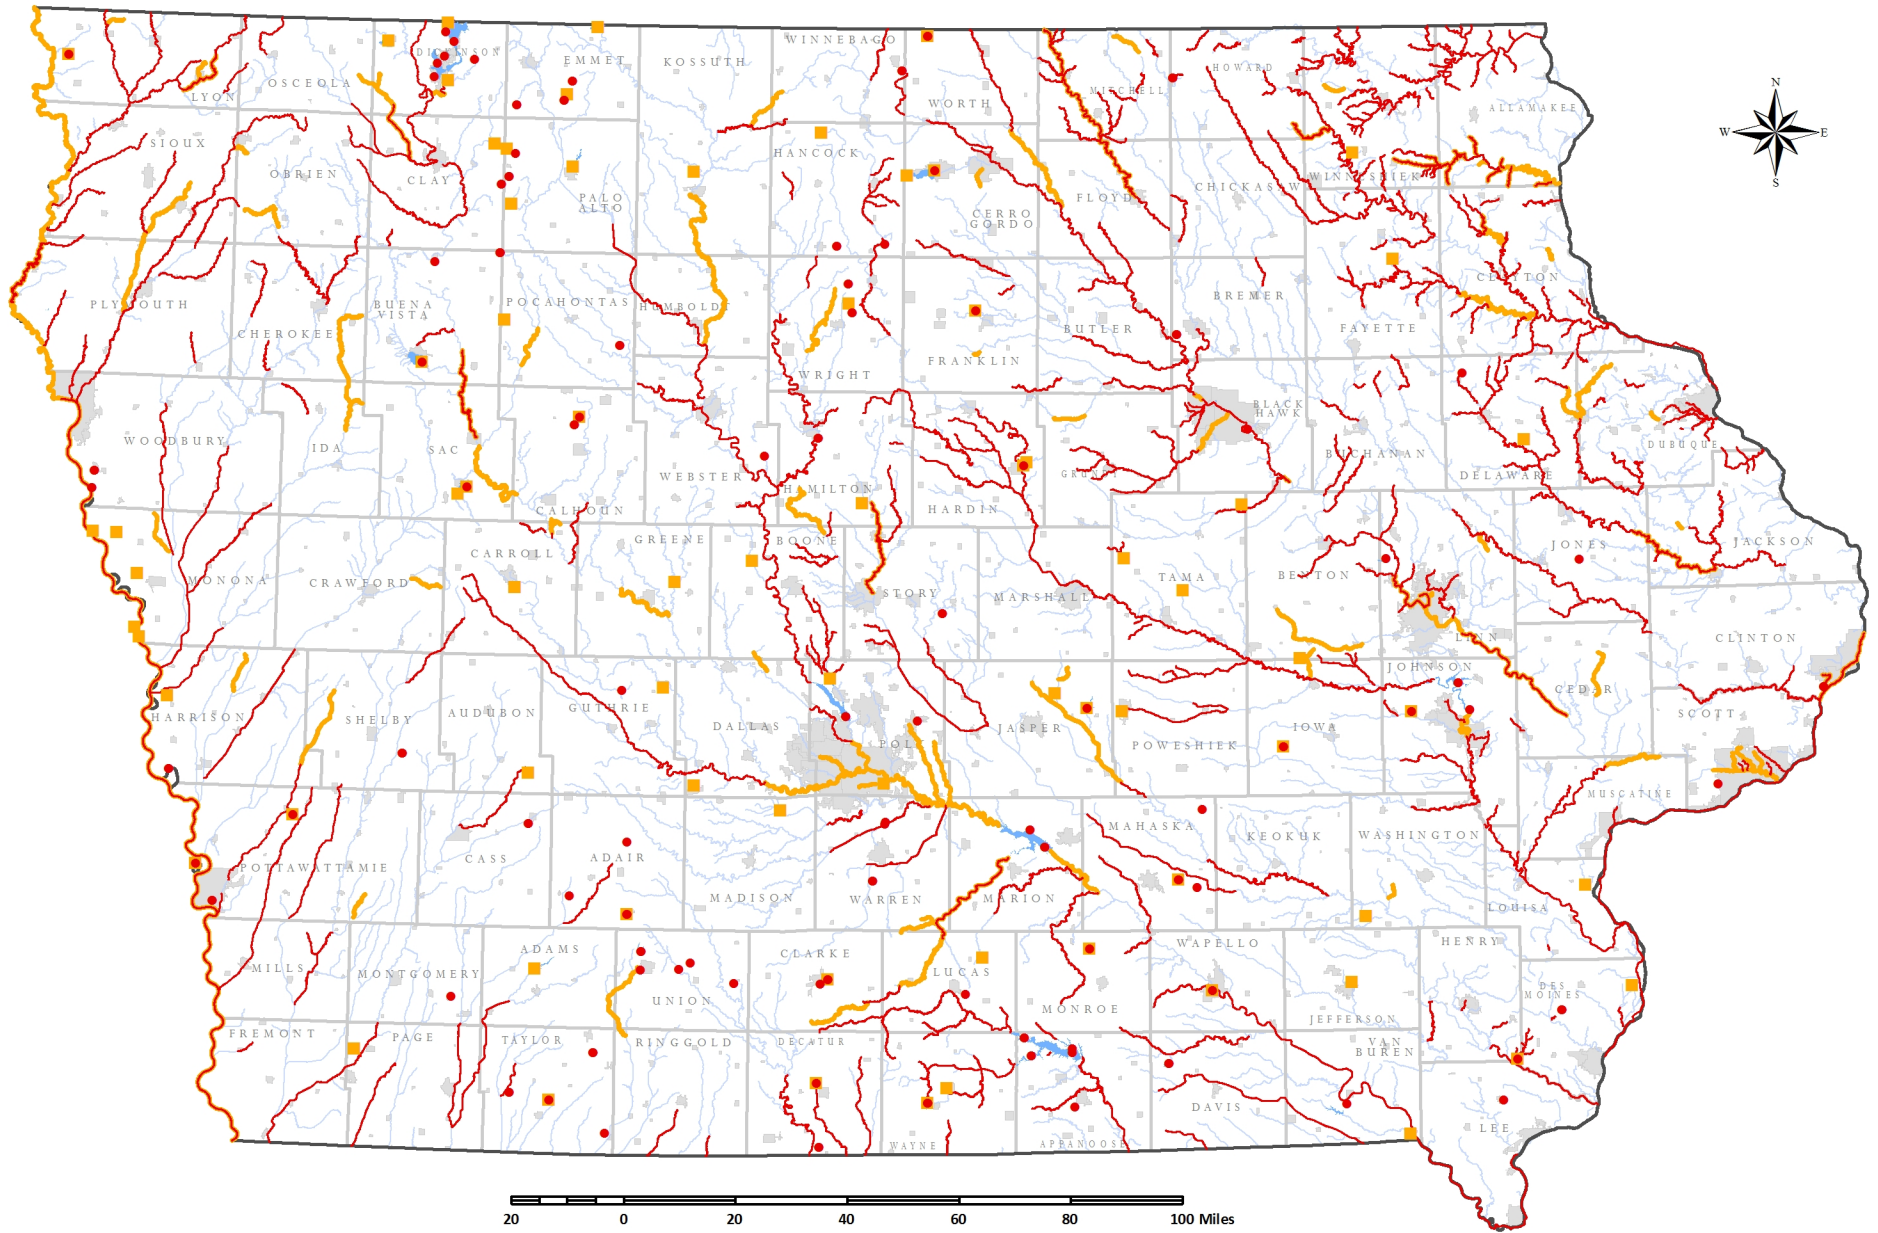

Iowa's Impaired Waterbodies, 2016

Impaired Lakes

- Category 5 Impairment - TMDL Required
- Category 4 Impairment - TMDL Not Needed

Impaired Stream Segments

- Category 5 Impairment - TMDL Required
- Category 4 Impairment - TMDL Not Needed